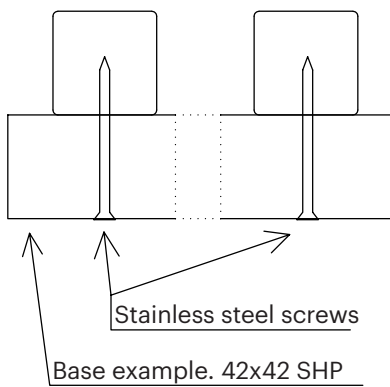

LUNA SHP

Guideline for Luna SHP installation

Luna SHP installation in indoor and outdoor use with various dimensions.

42x42 hidden installation