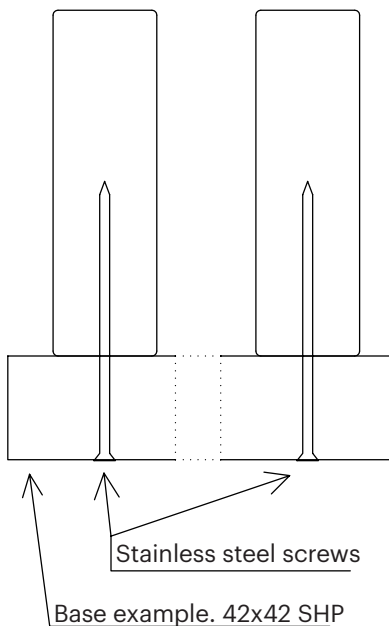

42x140 hidden installation